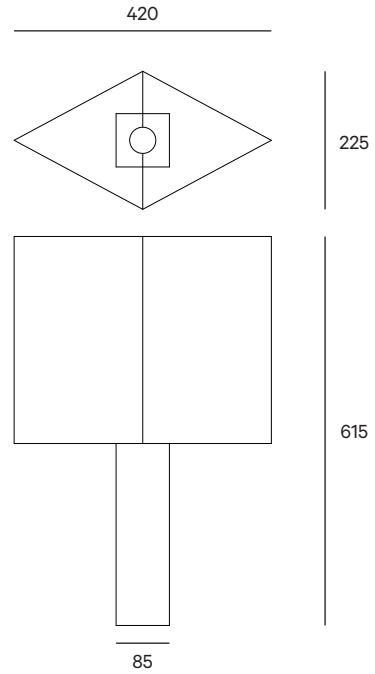

GOFI

Chata

Designer:

Goula/Figuera

Product Category

Table lamp.

Lead Time

Max. 6 weeks.

Weight

2 - 4,5 Kg (weight may vary).

Material

White linen shade.

Base in natural oak wood or Sierra Elvira marble.

Cable

2 meters matt black cable (ø 5mm, 2 x 0,75).

Lamp

LED E27.

Wattage: 10,5W.

Lumens: 810 lumens.

Colour Temperature: warm white (2800 K).

Dimmable.