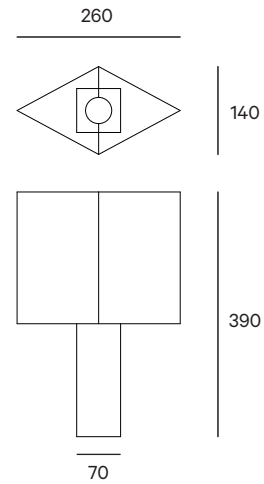

GOFI

Chata Mini

Designer:

Goula/Figuera

Product Category

Table lamp.

Lead Time

Max. 6 weeks.

Weight

1 - 3 Kg (weight may vary).

Material

White linen shade.

Base in natural oak wood or Sierra Elvira marble.

**Cable**

2 meters matt black cable (ø 5mm, 2 x 0,75).

Lamp

LED E27.

Wattage: 5,5W.

Lumens: 470 lumens.

Colour Temperature: warm white (2800 K).

Non Dimmable.