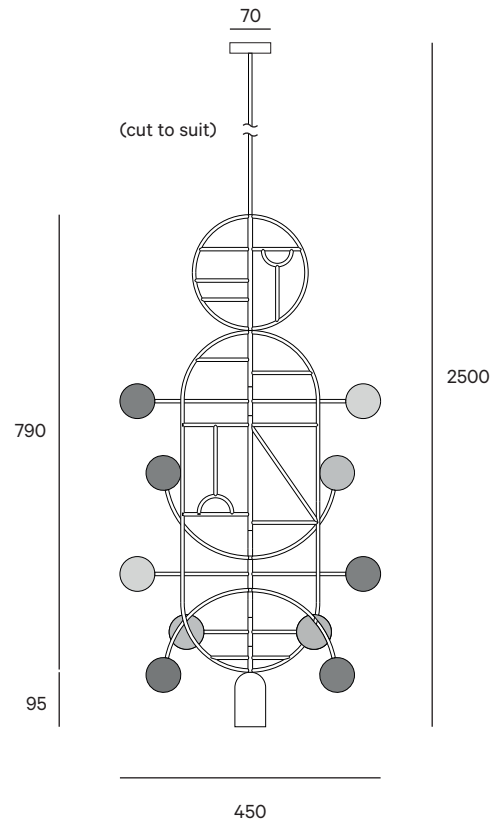

GOFI

Lines & Dots

Series

Lines & Dots.

Product

LDS17

Lead Time

Max. 6 weeks.

Weight

2,05 Kg (weight may vary).

Colour options

Warm LDS17W

- Red - Grey
- Red - Pink
- Pink - Light Grey
- Yellow - Grey
- Yellow - Pink

Cold LDS17C

- Blue - Grey
- Blue - Light Blue
- Blue - Green
- Light Blue - Light Grey
- Green - Light Grey

LDS17

Material

Powder coated steel in semi-matt black with polyester paint details.

Cable

2,5 metre matt black cable (ø 5mm, 2 x 0,75).

Light Source

LED Reflector Par16 GU10.

Wattage: 7.5W.

Lumens: 650 lumens.

Colour Temperature: warm white (2700 K).

Beam Angle: 60°.

Bulb life: 35000 hours.

Dimmable.