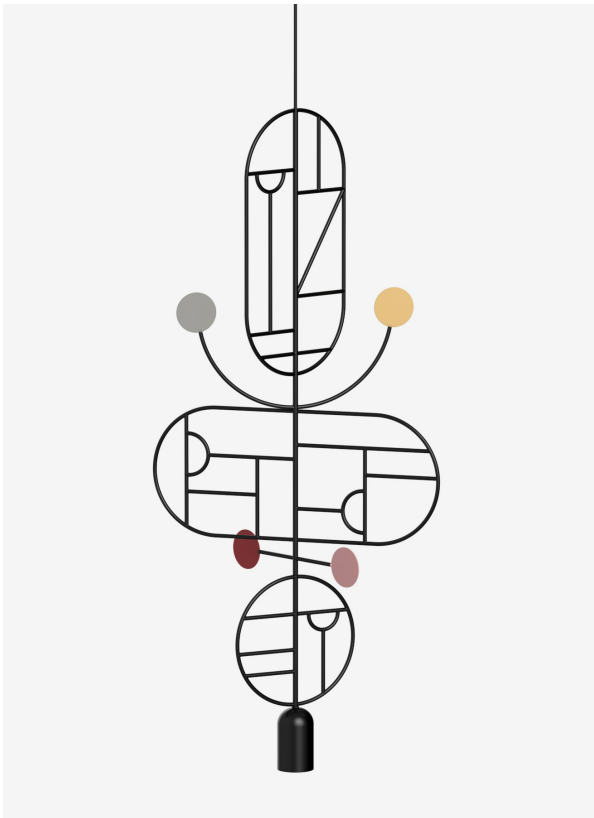

## Lines & Dots

### Series

Lines & Dots.

### Colour options

Warm LDS15W

Yellow - Grey  
Pink - Red

Cold LDS15C

Green - Light Grey  
Light Blue - Blue

### Light Source

LED Reflector Par16 GU10.

Wattage: 7.5W.

Lumens: 650 lumens.

Colour Temperature: warm white (2700 K).

Beam Angle: 60°.

Bulb life: 35000 hours.

Dimmable.