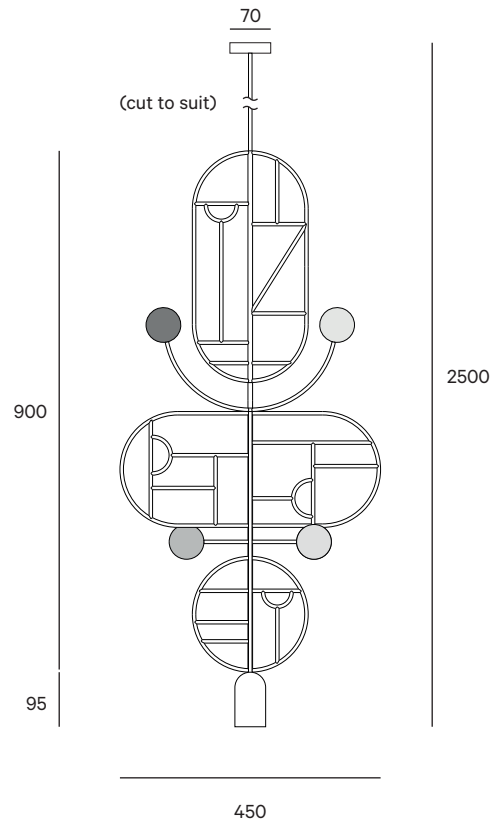

## Lines & Dots

### Series

Lines & Dots.

### Weight

2.04 Kg (weight may vary).

### Cable

2,5 metre matt black cable (ø 5mm, 2 x 0,75).