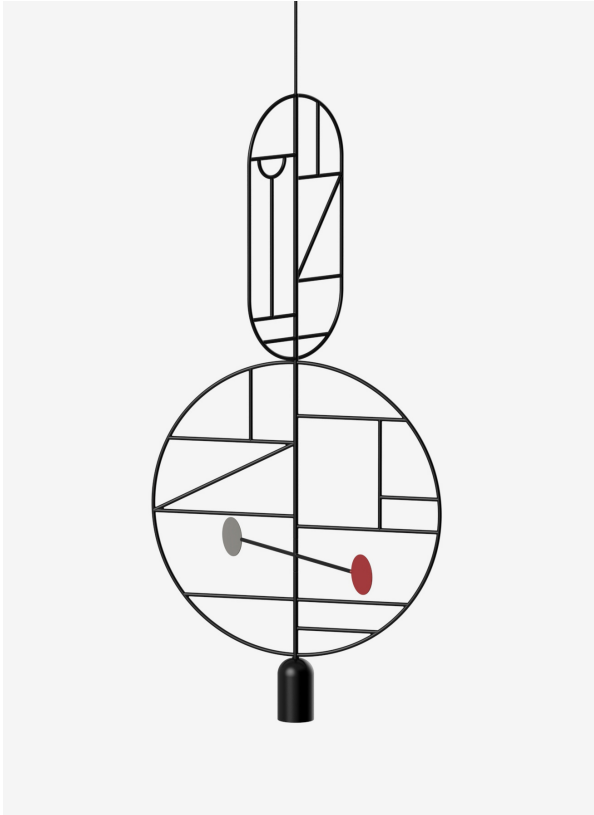

## Lines & Dots

### Series

Lines & Dots.

### Weight

1,88 Kg (weight may vary).

### Light Source

LED Reflector Par16 GU10.

Wattage: 7.5W.

Lumens: 650 lumens.

Colour Temperature: warm white (2700 K).

Beam Angle: 60°.

Bulb life: 35000 hours.

Dimmable.