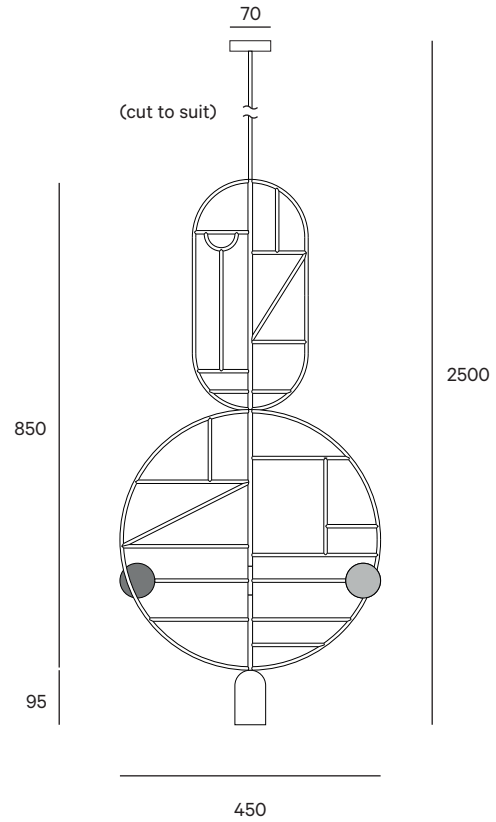

## Lines & Dots

### Series

Lines & Dots.

### Weight

1,88 Kg (weight may vary).

### Cable

2,5 metre matt black cable ( $\varnothing$  5mm, 2 x 0,75).