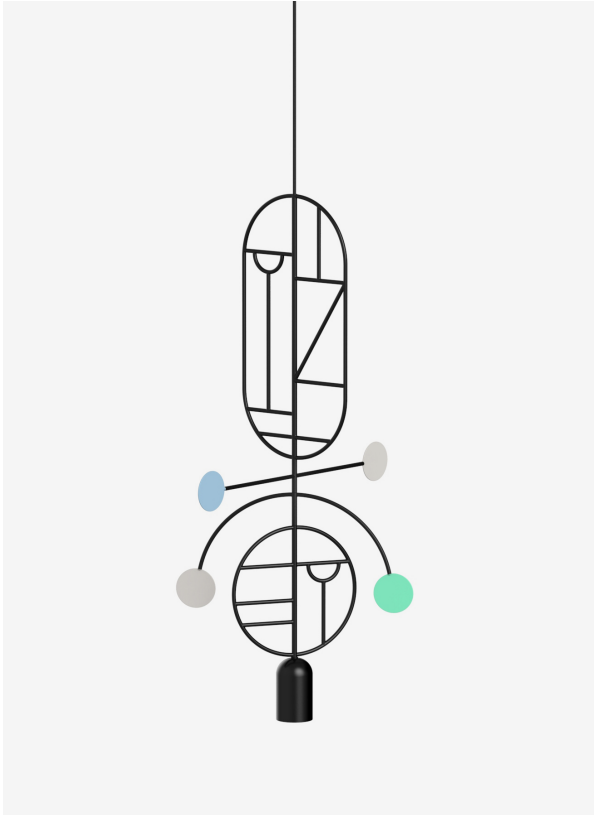

## Lines & Dots

### Series

Lines & Dots.

### Colour options

Warm LDS08W

● ● Red - Pink  
● ● Pink - Yellow

Cold LDS08C

● ● Light Blue - Light Grey  
● ● Light Grey - Green

### Light Source

LED Reflector Par16 GU10.

Wattage: 7.5W.

Lumens: 650 lumens.

Colour Temperature: warm white (2700 K).

Beam Angle: 60°.

Bulb life: 35000 hours.

Dimmable.