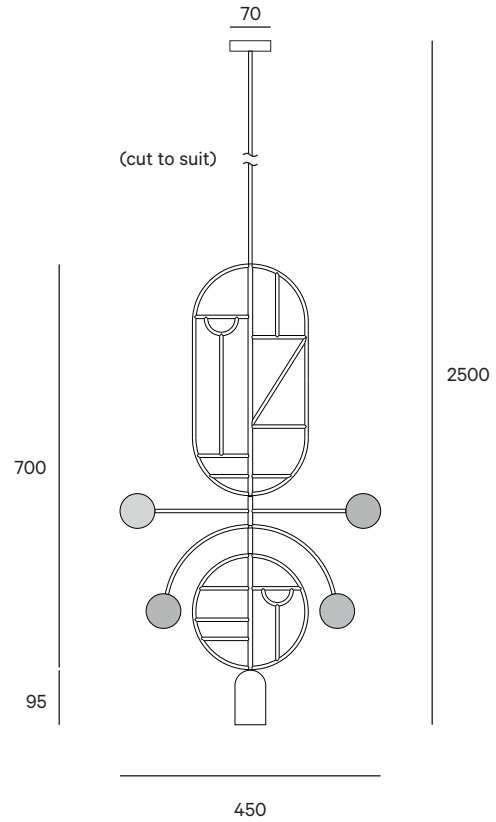

## Lines & Dots

### Series

Lines & Dots.

### Weight

1,52 Kg (weight may vary).

### Cable

2,5 metre matt black cable (ø 5mm, 2 x 0,75).