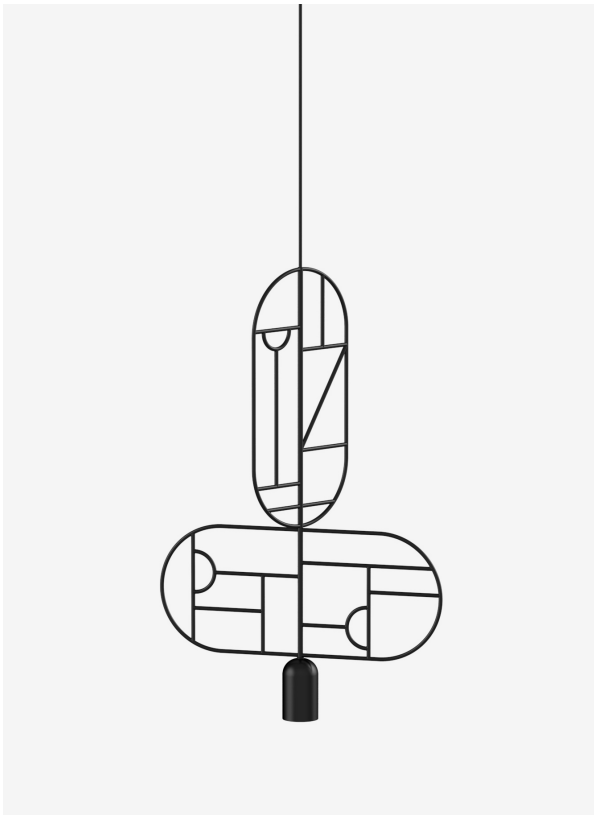

GOFI

Lines & Dots

Series

Lines & Dots.

Product

LDS06

Lead Time

Max. 6 weeks.

Weight

1,49 Kg (weight may vary).

LDS06

Material

Powder coated steel in semi-matt black.

Cable

2,5 metre matt black cable (ø 5mm, 2 x 0,75).

Light Source

LED Reflector Par16 GU10.

Wattage: 7.5W.

Lumens: 650 lumens.

Colour Temperature: warm white (2700 K).

Beam Angle: 60°.

Bulb life: 35000 hours.

Dimmable.