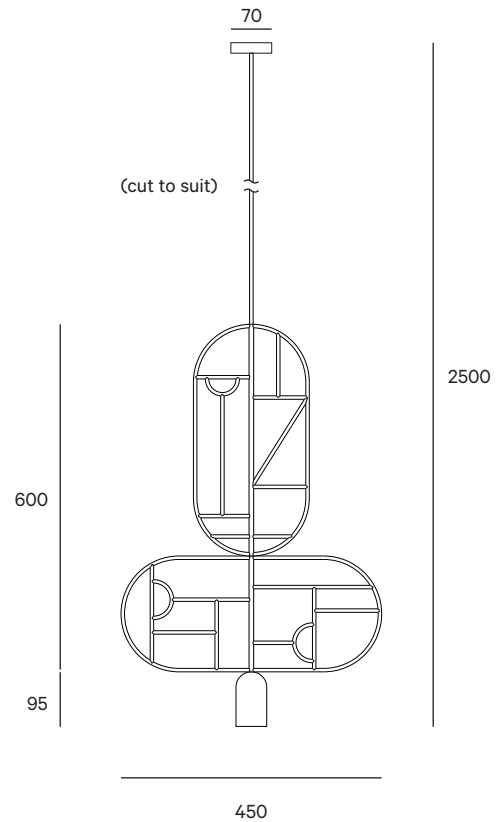

GOFI

Lines & Dots

Series

Lines & Dots.

Product

LDS06

Lead Time

Max. 6 weeks.

Weight

1,49 Kg (weight may vary).

LDS06

Material

Powder coated steel in semi-matt black.

Cable

2,5 metre matt black cable (ø 5mm, 2 x 0,75).

Light Source

LED Reflector Par16 GU10.

Wattage: 7.5W.

Lumens: 650 lumens.

Colour Temperature: warm white (2700 K).

Beam Angle: 60°.

Bulb life: 35000 hours.

Dimmable.