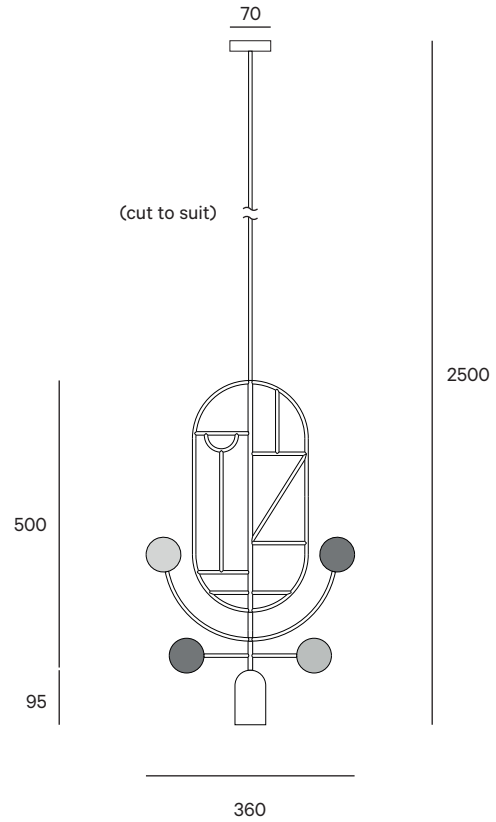

GOFI

Lines & Dots

Series

Lines & Dots.

Product

LDS05

Lead Time

Max. 6 weeks.

Weight

1,2 Kg (weight may vary).

Colour options

Warm LDS05W

● Pink - Red
● Grey - Red

Cold LDS05C

● Light Blue - Blue
● Grey - Blue

LDS05

Material

Powder coated steel in semi-matt black with polyester paint details.

Cable

2,5 metre matt black cable (ø 5mm, 2 x 0,75).

Light Source

LED Reflector Par16 GU10.

Wattage: 7.5W.

Lumens: 650 lumens.

Colour Temperature: warm white (2700 K).

Beam Angle: 60°.

Bulb life: 35000 hours.

Dimmable.