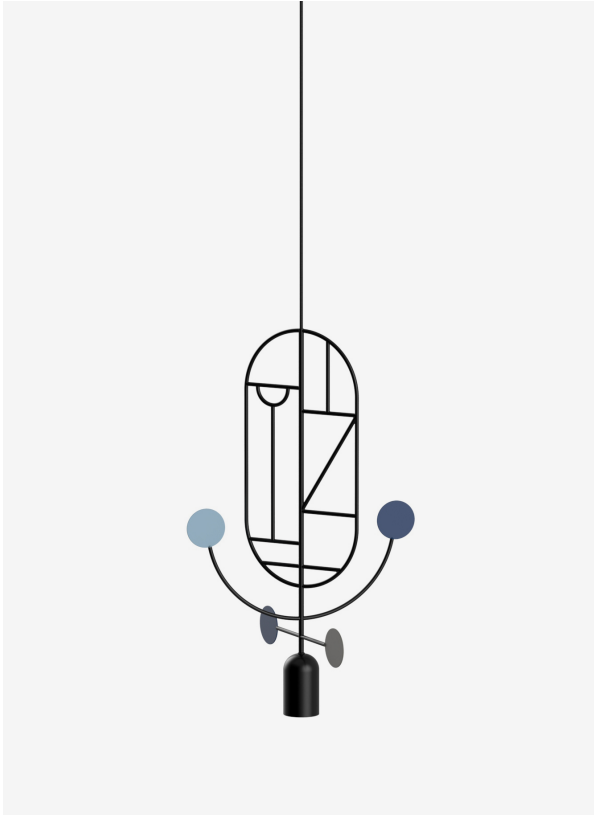

GOFI

Lines & Dots

Series

Lines & Dots.

Product

LDS05

Lead Time

Max. 6 weeks.

Weight

1,2 Kg (weight may vary).

Colour options

Warm LDS05W

● Pink - Red
● Grey - Red

Cold LDS05C

● Light Blue - Blue
● Grey - Blue

LDS05

Material

Powder coated steel in semi-matt black with polyester paint details.

Cable

2,5 metre matt black cable (ø 5mm, 2 x 0,75).

Light Source

LED Reflector Par16 GU10.

Wattage: 7.5W.

Lumens: 650 lumens.

Colour Temperature: warm white (2700 K).

Beam Angle: 60°.

Bulb life: 35000 hours.

Dimmable.