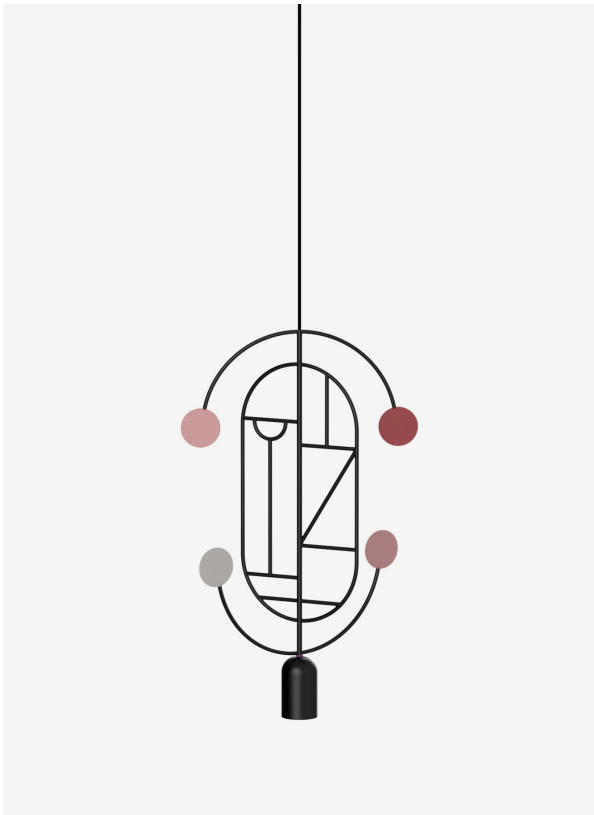

## Lines & Dots

### Series

Lines & Dots.

### Colour options

Warm LDS04W

● ● Pink - Red  
● ● Light Grey - Pink

LDS04C

● ● Light Blue - Blue  
● ● Light Grey - Light Blue

### Light Source

LED Reflector Par16 GU10.

Wattage: 7.5W.

Lumens: 650 lumens.

Colour Temperature: warm white (2700 K).

Beam Angle: 60°.

Bulb life: 35000 hours.

Dimmable.