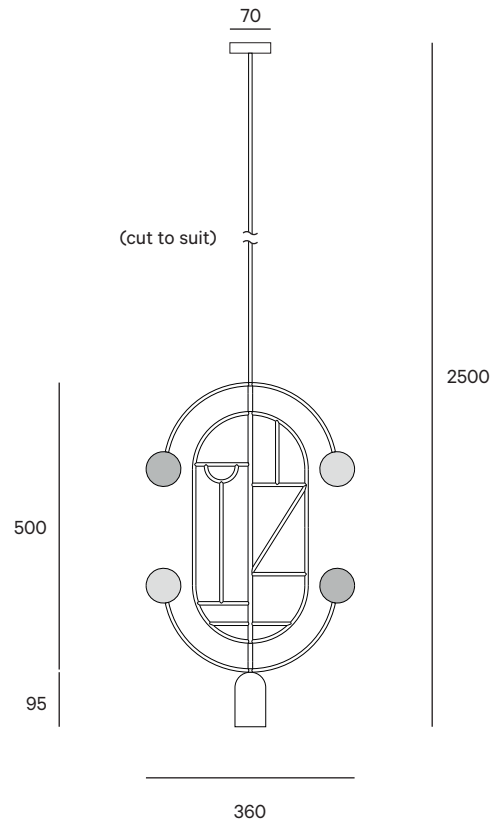

## Lines & Dots

### Series

Lines & Dots.

### Weight

1,26 Kg (weight may vary).

### Cable

2,5 metre matt black cable (ø 5mm, 2 x 0,75).