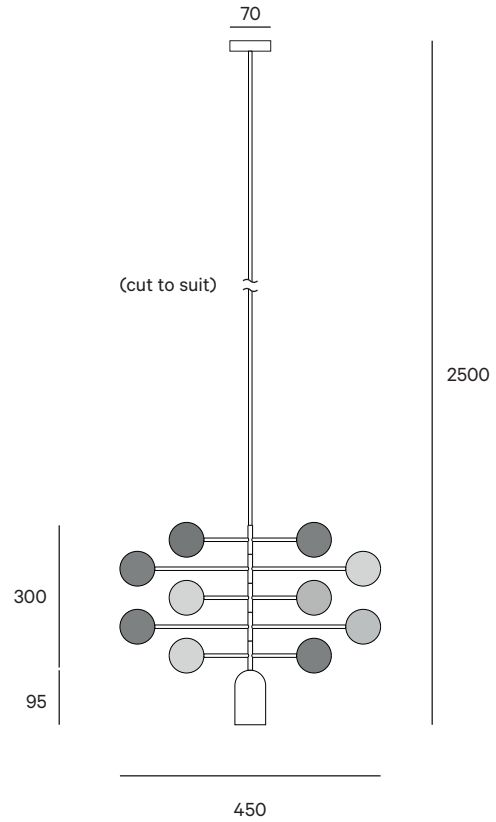

GOFI

Lines & Dots

Series

Lines & Dots.

Product

LDS02

Lead Time

Max. 6 weeks.

Weight

1,03 Kg (weight may vary).

Colour options

Warm LDS02W

- Pink - Light Grey
- Red - Pink
- Grey - Red
- Yellow - Pink
- Pink - Red

Cold LDS02C

- Blue - Grey
- Light Blue - Blue
- Light Grey - Light Blue
- Green - Blue
- Blue - Light Blue

LDS02

Material

Powder coated steel in semi-matt black with polyester paint details.

Cable

2,5 metre matt black cable (ø 5mm, 2 x 0,75).

Light Source

LED Reflector Par16 GU10.

Wattage: 7.5W.

Lumens: 650 lumens.

Colour Temperature: warm white (2700 K).

Beam Angle: 60°.

Bulb life: 35000 hours.

Dimmable.