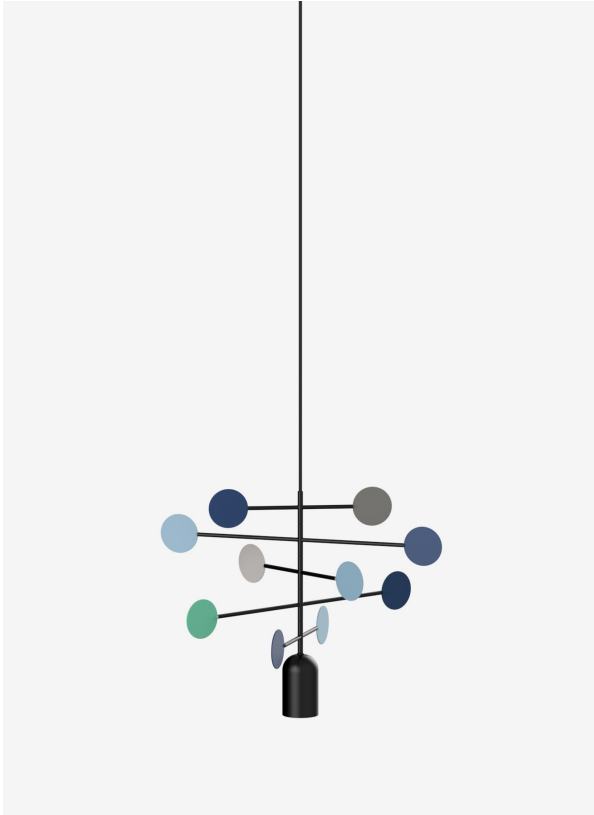

GOFI

Lines & Dots

Series

Lines & Dots.

Product

LDS02

Lead Time

Max. 6 weeks.

Weight

1,03 Kg (weight may vary).

Colour options

Warm LDS02W

- Pink - Light Grey
- Red - Pink
- Grey - Red
- Yellow - Pink
- Pink - Red

Cold LDS02C

- Blue - Grey
- Light Blue - Blue
- Light Grey - Light Blue
- Green - Blue
- Blue - Light Blue

LDS02

Material

Powder coated steel in semi-matt black with polyester paint details.

Cable

2,5 metre matt black cable (ø 5mm, 2 x 0,75).

Light Source

LED Reflector Par16 GU10.

Wattage: 7.5W.

Lumens: 650 lumens.

Colour Temperature: warm white (2700 K).

Beam Angle: 60°.

Bulb life: 35000 hours.

Dimmable.