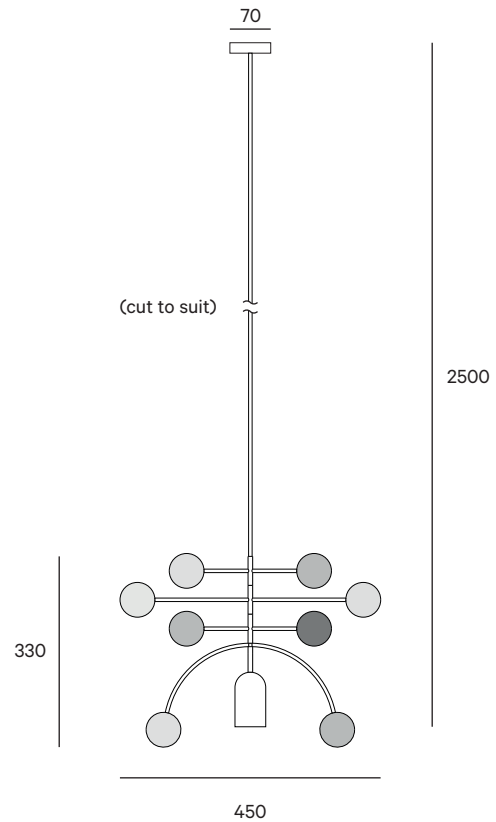

GOFI

Lines & Dots

Series

Lines & Dots.

Product

LDS01

Lead Time

Max. 6 weeks.

Weight

935g (weight may vary).

Colour options

Warm LDS01W

-   Pink - Light Grey
-   Yellow - Pink
-   Red - Grey
-   Pink - Red

Cold LDS01C

-   Blue - Grey
-   Green - Blue
-   Light Blue - Light Grey
-   Light Blue - Blue

LDS01

Material

Powder coated steel in semi-matt black with polyester paint details.

Cable

2,5 metre matt black cable (ø 5mm, 2 x 0,75).

Light Source

LED Reflector Par16 GU10.

Wattage: 7.5W.

Lumens: 650 lumens.

Colour Temperature: warm white (2700 K).

Beam Angle: 60°.

Bulb life: 35000 hours.

Dimmable.