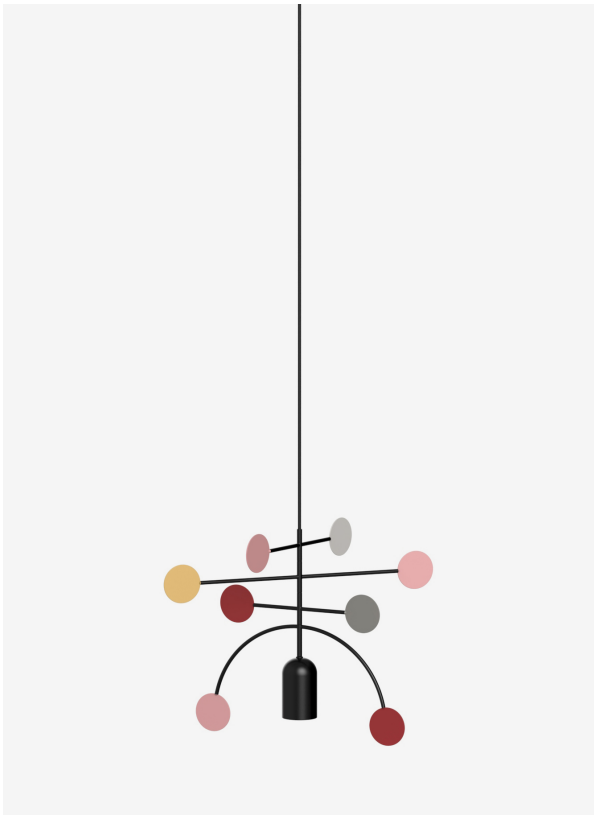

GOFI

Lines & Dots

Series

Lines & Dots.

Product

LDS01

Lead Time

Max. 6 weeks.

Weight

935g (weight may vary).

Colour options

Warm LDS01W

-   Pink - Light Grey
-   Yellow - Pink
-   Red - Grey
-   Pink - Red

Cold LDS01C

-   Blue - Grey
-   Green - Blue
-   Light Blue - Light Grey
-   Light Blue - Blue

LDS01

Material

Powder coated steel in semi-matt black with polyester paint details.

Cable

2,5 metre matt black cable (ø 5mm, 2 x 0,75).

Light Source

LED Reflector Par16 GU10.

Wattage: 7.5W.

Lumens: 650 lumens.

Colour Temperature: warm white (2700 K).

Beam Angle: 60°.

Bulb life: 35000 hours.

Dimmable.