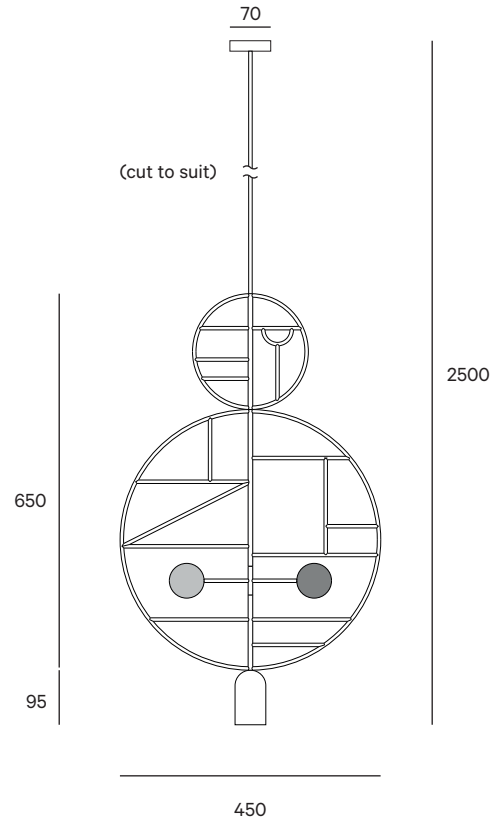

## Lines & Dots

### Series

Lines & Dots.

### Weight

1,59 Kg (weight may vary).

### Cable

2,5 metre matt black cable (ø 5mm, 2 x 0,75).