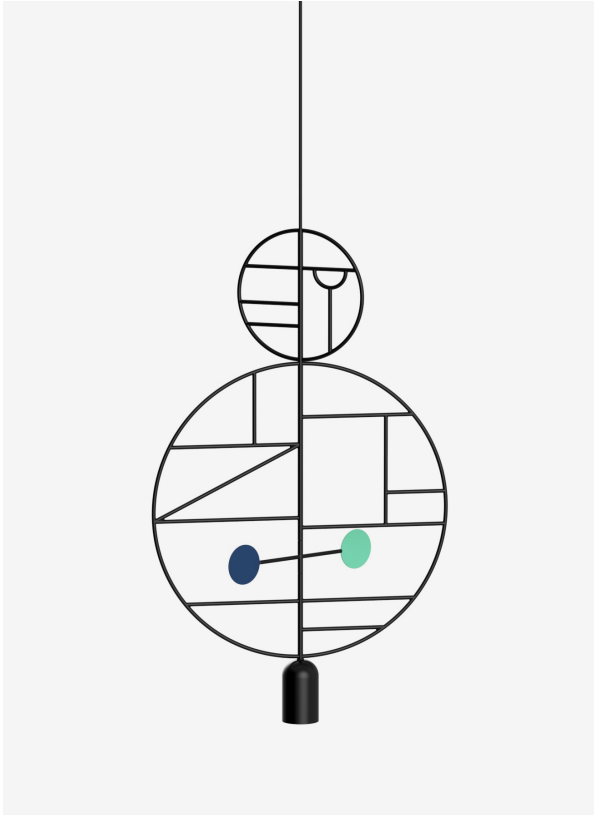

## Lines & Dots

### Series

Lines & Dots.

### Weight

1,59 Kg (weight may vary).