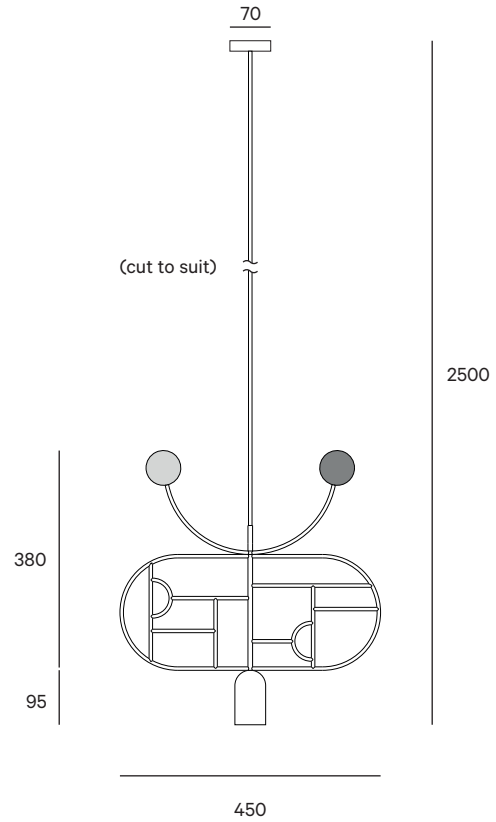

GOFI

Lines & Dots

Series

Lines & Dots.

Product

LD08

Lead Time

Max. 6 weeks.

Weight

1,13 Kg (weight may vary).

Colour options

- | | | | | | |
|---|---|-------------------|---|---|-------------------------|
|  |  | Red - Grey |  |  | Blue - Grey |
|  |  | Red - Pink |  |  | Blue - Light Blue |
|  |  | Pink - Light Grey |  |  | Blue - Green |
|  |  | Yellow - Grey |  |  | Light Blue - Light Grey |
|  |  | Yellow - Pink |  |  | Green - Light Grey |

LD08

Material

Powder coated steel in semi-matt black with polyester paint details.

Cable

2,5 metre matt black cable (ø 5mm, 2 x 0,75).

Light Source

LED Reflector Par16 GU10.

Wattage: 7.5W.

Lumens: 650 lumens.

Colour Temperature: warm white (2700 K).

Beam Angle: 60°.

Bulb life: 35000 hours.

Dimmable.