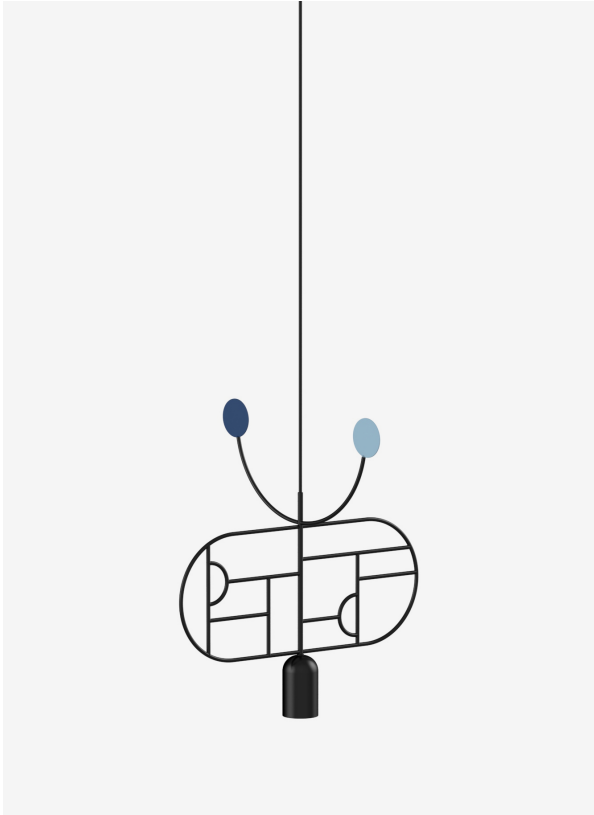

GOFI

Lines & Dots

Series

Lines & Dots.

Product

LD08

Lead Time

Max. 6 weeks.

Weight

1,13 Kg (weight may vary).

Colour options

- | | | | | | |
|---|---|-------------------|---|---|-------------------------|
|  |  | Red - Grey |  |  | Blue - Grey |
|  |  | Red - Pink |  |  | Blue - Light Blue |
|  |  | Pink - Light Grey |  |  | Blue - Green |
|  |  | Yellow - Grey |  |  | Light Blue - Light Grey |
|  |  | Yellow - Pink |  |  | Green - Light Grey |

LD08

Material

Powder coated steel in semi-matt black with polyester paint details.

Cable

2,5 metre matt black cable (ø 5mm, 2 x 0,75).

Light Source

LED Reflector Par16 GU10.

Wattage: 7.5W.

Lumens: 650 lumens.

Colour Temperature: warm white (2700 K).

Beam Angle: 60°.

Bulb life: 35000 hours.

Dimmable.