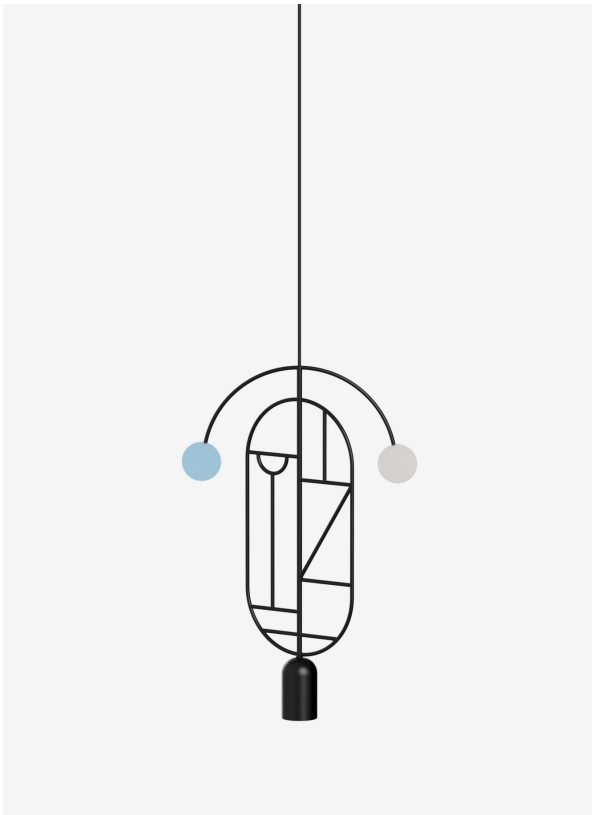

GOFI

Lines & Dots

Series

Lines & Dots.

Product

LD07

Lead Time

Max. 6 weeks.

Weight

1,09 Kg (weight may vary).

Colour options

- | | | | | | |
|---|---|-------------------|---|---|-------------------------|
|  |  | Red - Grey |  |  | Blue - Grey |
|  |  | Red - Pink |  |  | Blue - Light Blue |
|  |  | Pink - Light Grey |  |  | Blue - Green |
|  |  | Yellow - Grey |  |  | Light Blue - Light Grey |
|  |  | Yellow - Pink |  |  | Green - Light Grey |

LD07

Material

Powder coated steel in semi-matt black with polyester paint details.

Cable

2,5 metre matt black cable (\varnothing 5mm, 2 x 0,75).

Light Source

LED Reflector Par16 GU10.

Wattage: 7.5W.

Lumens: 650 lumens.

Colour Temperature: warm white (2700 K).

Beam Angle: 60°.

Bulb life: 35000 hours.

Dimmable.