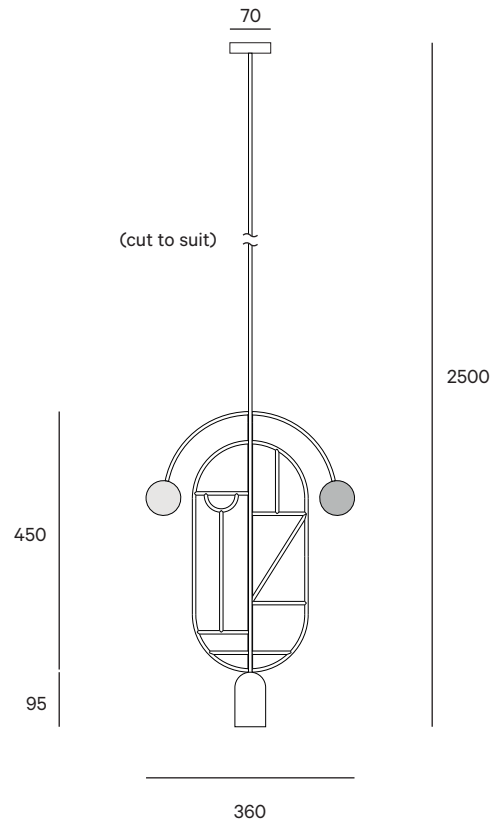

GOFI

Lines & Dots

Series

Lines & Dots.

Product

LD07

Lead Time

Max. 6 weeks.

Weight

1,09 Kg (weight may vary).

Colour options

- | | | | | | |
|---|---|-------------------|---|---|-------------------------|
|  |  | Red - Grey |  |  | Blue - Grey |
|  |  | Red - Pink |  |  | Blue - Light Blue |
|  |  | Pink - Light Grey |  |  | Blue - Green |
|  |  | Yellow - Grey |  |  | Light Blue - Light Grey |
|  |  | Yellow - Pink |  |  | Green - Light Grey |

LD07

Material

Powder coated steel in semi-matt black with polyester paint details.

Cable

2,5 metre matt black cable (\varnothing 5mm, 2 x 0,75).

Light Source

LED Reflector Par16 GU10.

Wattage: 7.5W.

Lumens: 650 lumens.

Colour Temperature: warm white (2700 K).

Beam Angle: 60°.

Bulb life: 35000 hours.

Dimmable.