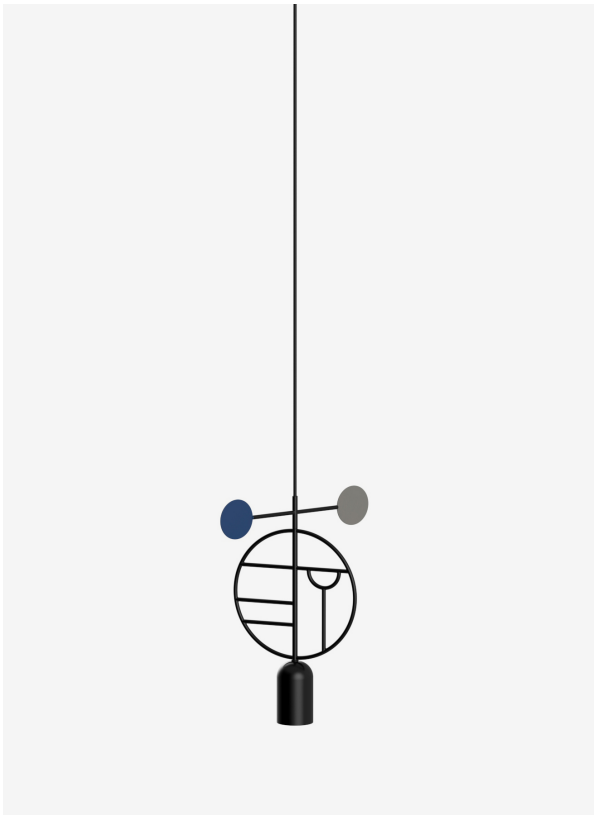

GOFI

Lines & Dots

Series

Lines & Dots.

Product

LD06

Lead Time

Max. 6 weeks.

Weight

790g (weight may vary).

Colour options

- | | | | | | |
|---|---|-------------------|---|---|-------------------------|
|  |  | Red - Grey |  |  | Blue - Grey |
|  |  | Red - Pink |  |  | Blue - Light Blue |
|  |  | Pink - Light Grey |  |  | Blue - Green |
|  |  | Yellow - Grey |  |  | Light Blue - Light Grey |
|  |  | Yellow - Pink |  |  | Green - Light Grey |

LD06

Material

Powder coated steel in semi-matt black with polyester paint details.

Cable

2,5 metre matt black cable (ø 5mm, 2 x 0,75).

Light Source

LED Reflector Par16 GU10.

Wattage: 7.5W.

Lumens: 650 lumens.

Colour Temperature: warm white (2700 K).

Beam Angle: 60°.

Bulb life: 35000 hours.

Dimmable.