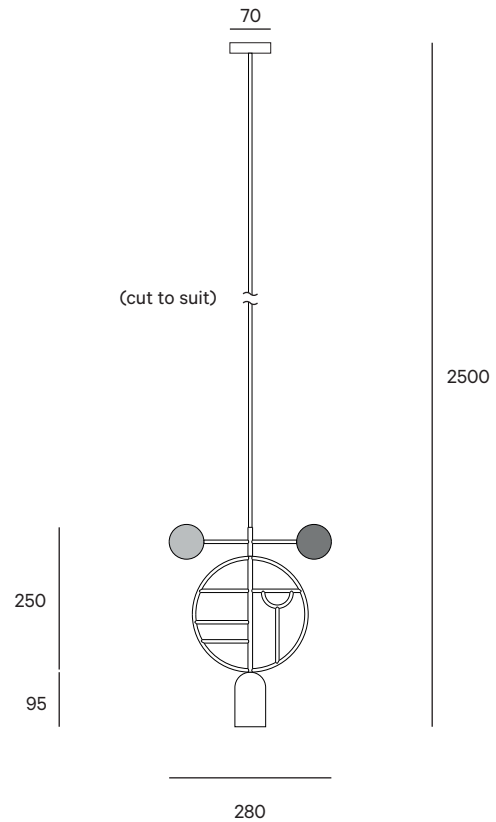

GOFI

Lines & Dots

Series

Lines & Dots.

Product

LD06

Lead Time

Max. 6 weeks.

Weight

790g (weight may vary).

Colour options

- | | | | | | |
|---|---|-------------------|---|---|-------------------------|
|  |  | Red - Grey |  |  | Blue - Grey |
|  |  | Red - Pink |  |  | Blue - Light Blue |
|  |  | Pink - Light Grey |  |  | Blue - Green |
|  |  | Yellow - Grey |  |  | Light Blue - Light Grey |
|  |  | Yellow - Pink |  |  | Green - Light Grey |

LD06

Material

Powder coated steel in semi-matt black with polyester paint details.

Cable

2,5 metre matt black cable (ø 5mm, 2 x 0,75).

Light Source

LED Reflector Par16 GU10.

Wattage: 7.5W.

Lumens: 650 lumens.

Colour Temperature: warm white (2700 K).

Beam Angle: 60°.

Bulb life: 35000 hours.

Dimmable.