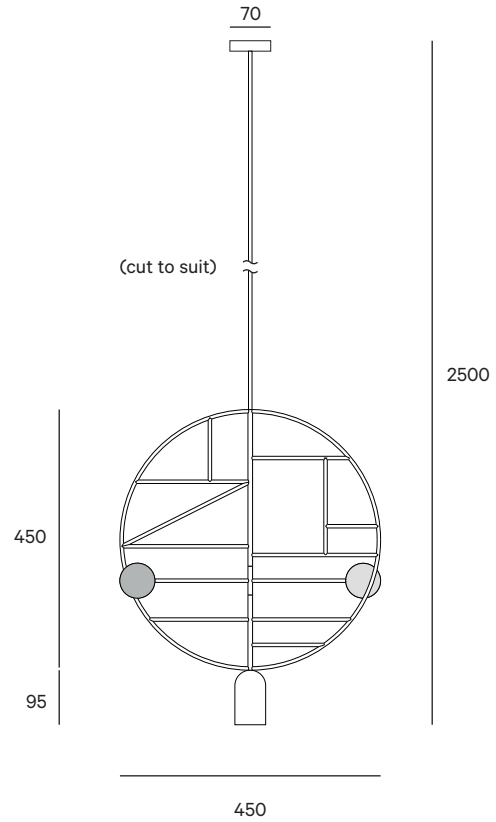

GOFI

Lines & Dots

LD04

Series

Lines & Dots.

Product

LD04

Lead Time

Max. 6 weeks.

Weight

1,35 Kg (weight may vary).

Colour options

- | | | | | | |
|---|---|-------------------|---|---|-------------------------|
|  |  | Red - Grey |  |  | Blue - Grey |
|  |  | Red - Pink |  |  | Blue - Light Blue |
|  |  | Pink - Light Grey |  |  | Blue - Green |
|  |  | Yellow - Grey |  |  | Light Blue - Light Grey |
|  |  | Yellow - Pink |  |  | Green - Light Grey |

Material

Powder coated steel in semi-matt black with polyester paint details.

Cable

2,5 metre matt black cable (ø 5mm, 2 x 0,75).

Light Source

LED Reflector Par16 GU10.

Wattage: 7.5W.

Lumens: 650 lumens.

Colour Temperature: warm white (2700 K).

Beam Angle: 60°.

Bulb life: 35000 hours.

Dimmable.