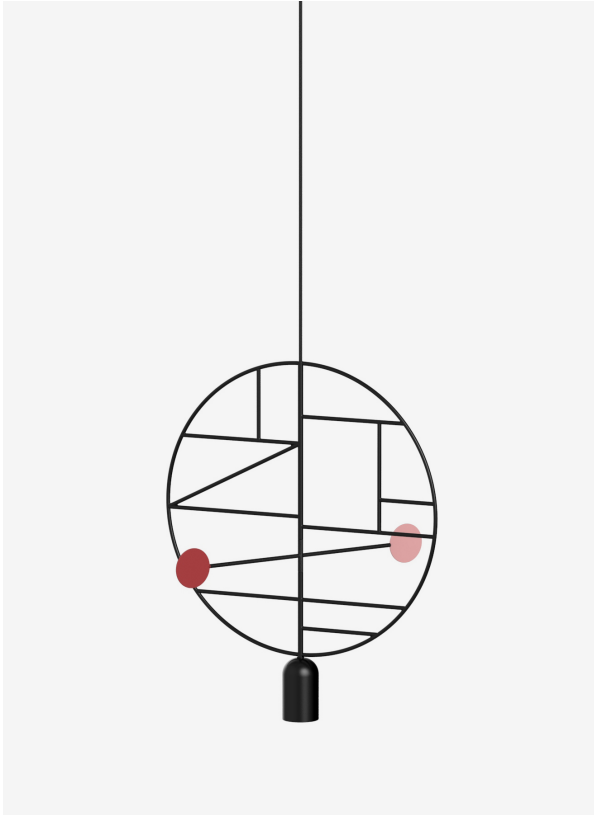

GOFI

Lines & Dots

LD04

Series

Lines & Dots.

Product

LD04

Lead Time

Max. 6 weeks.

Weight

1,35 Kg (weight may vary).

Colour options

- | | | | | | |
|---|---|-------------------|---|---|-------------------------|
|  |  | Red - Grey |  |  | Blue - Grey |
|  |  | Red - Pink |  |  | Blue - Light Blue |
|  |  | Pink - Light Grey |  |  | Blue - Green |
|  |  | Yellow - Grey |  |  | Light Blue - Light Grey |
|  |  | Yellow - Pink |  |  | Green - Light Grey |

Material

Powder coated steel in semi-matt black with polyester paint details.

Cable

2,5 metre matt black cable (ø 5mm, 2 x 0,75).

Light Source

LED Reflector Par16 GU10.

Wattage: 7.5W.

Lumens: 650 lumens.

Colour Temperature: warm white (2700 K).

Beam Angle: 60°.

Bulb life: 35000 hours.

Dimmable.