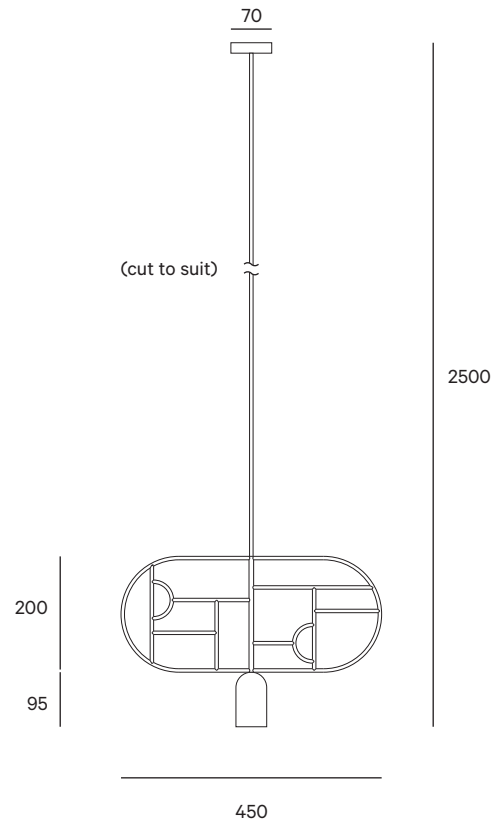

GOFI

Lines & Dots

Series

Lines & Dots.

Product

LD03

Lead Time

Max. 6 weeks.

Weight

960g (weight may vary).

LD03

Material

Powder coated steel in semi-matt black.

Cable

2,5 metre matt black cable (ø 5mm, 2 x 0,75).

Light Source

LED Reflector Par16 GU10.

Wattage: 7.5W.

Lumens: 650 lumens.

Colour Temperature: warm white (2700 K).

Beam Angle: 60°.

Bulb life: 35000 hours.

Dimmable.