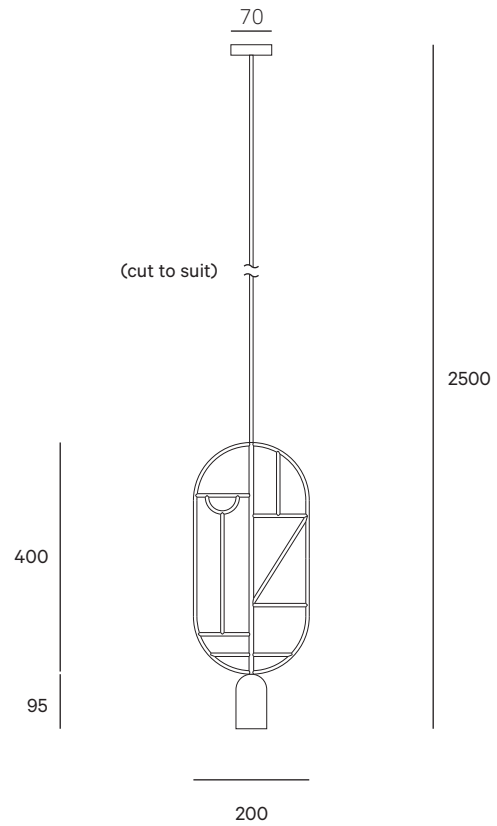

## Lines & Dots

### Weight

925g (weight may vary).

### Cable

2,5 metre matt black cable ( $\varnothing$  5mm, 2 x 0,75).

### Light Source

LED Reflector Par16 GU10.

Wattage: 7.5W.

Lumens: 650 lumens.

Colour Temperature: warm white (2700 K).

Beam Angle: 60°.

Bulb life: 35000 hours.

Dimmable.