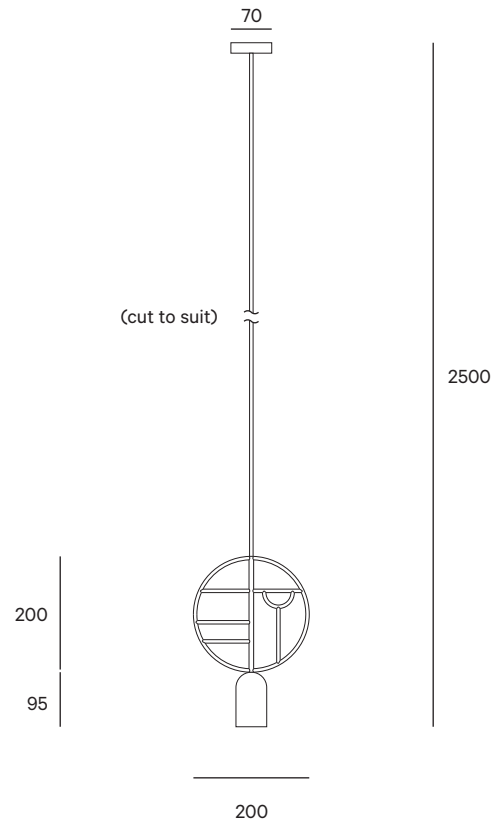

## Lines & Dots

### Lead Time

Max. 6 weeks.

### Light Source

LED Reflector Par16 GU10.

Wattage: 7.5W.

Lumens: 650 lumens.

Colour Temperature: warm white (2700 K).

Beam Angle: 60°.

Bulb life: 35000 hours.

Dimmable.

### Weight

680g (weight may vary).