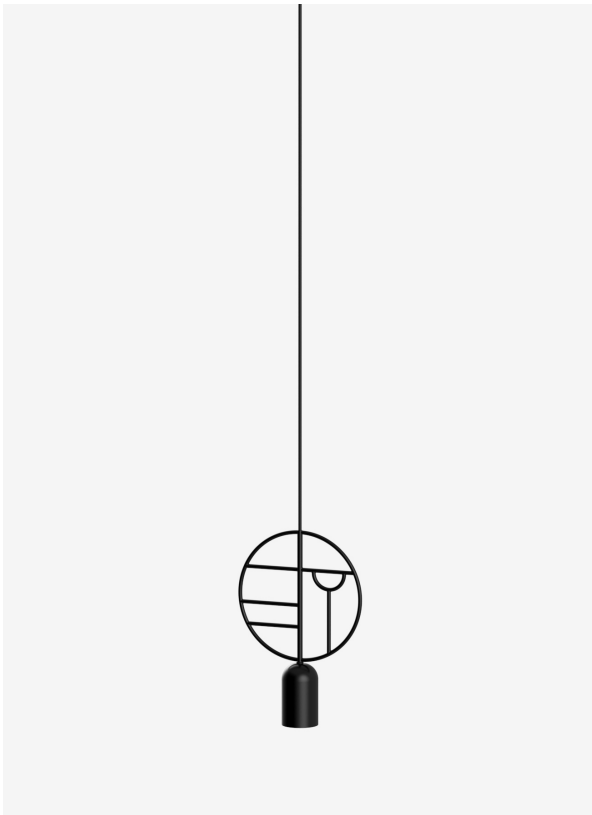

## Lines & Dots

### Series

Lines & Dots.

### Light Source

LED Reflector Par16 GU10.

Wattage: 7.5W.

Lumens: 650 lumens.

Colour Temperature: warm white (2700 K).

Beam Angle: 60°.

Bulb life: 35000 hours.

Dimmable.