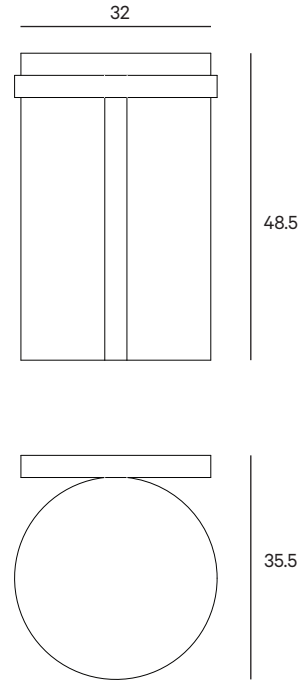

GOFI

Taco

Designer

Goula/Figuera Studio

Product Category

Stool - Side table

Product

Taco Walnut

Lead Time

Max. 6 weeks.

Weight

7,50 kg (weight may vary).

Material

Solid Walnut, matt varnished